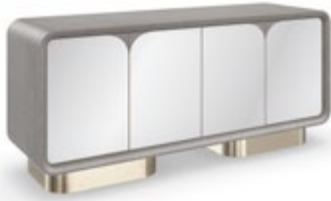

Aero
CLA-023-531
68W x 20D x 30H