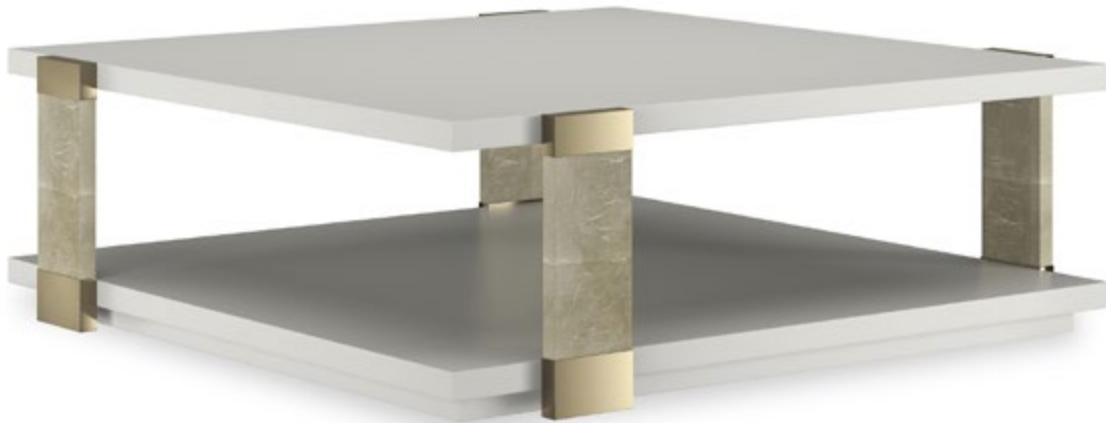

I'LL TAKE THE CORNER COCKTAIL TABLE

Instantly elevating, this square cocktail table brings a beautiful balance of linear forms and light. Its Almond Milk tabletop and shelf appear to float within Oracle posts, for a look that stirs interest, without imposing. Whisper of Gold metal accents create shimmer and moments for reflection. Centers a room, and offers ample space to style books and decor, above and beneath.

SKU: CLA-424-406

DIMENSIONS: 52.0W x 52.0D x 17.0H (in)

FEATURES: Case finished in Almond Milk. Metal trim in Whisper of Gold. Wood posts finished in Oracle. Ships KD

FINISH: