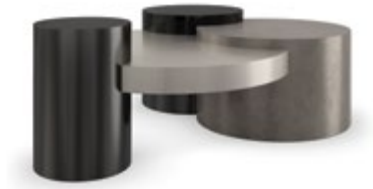

PAIRS WELL WITH...

Constellation Cocktail Table
SIG-423-401
56W x 46.5D x 20H