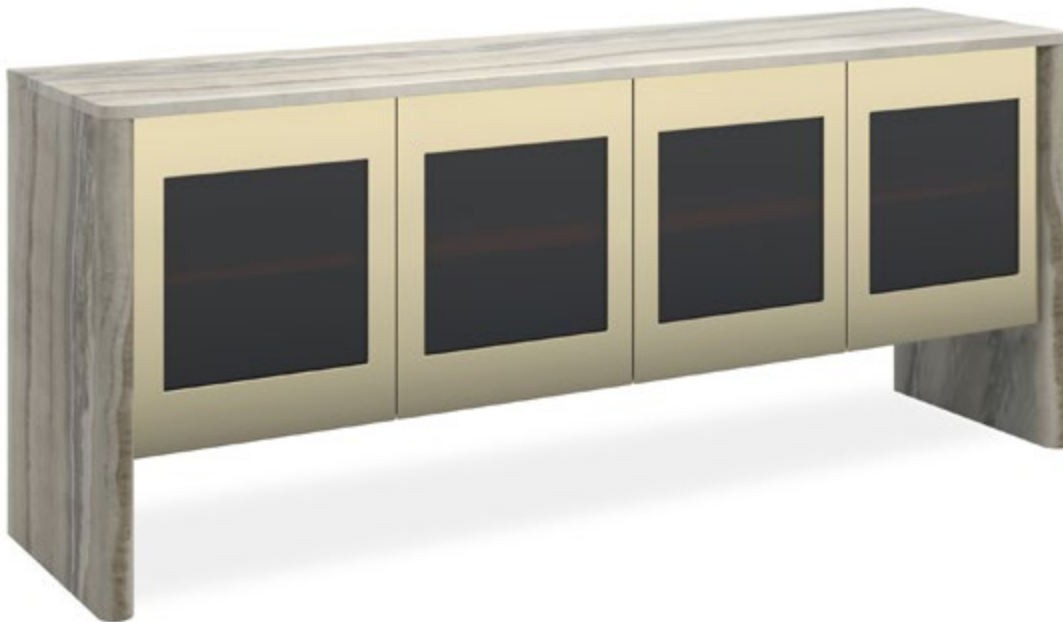

SOJOURN

Sojourn gives off a 70s retro vibe with its "big look." Immediately, your eyes are drawn to the large slabs of Grey onyx marble that create the legs and top of the sideboard. Inset into the stone frame are four metal doors that create Whisper of Gold frames for the inset Bronze glass front panels. Open the touch-latch doors to discover an interior finished in luxurious painted seal skin. There is an adjustable shelf behind each end door; and one adjustable shelf behind the center doors.

SKU: CLA-424-214

DIMENSIONS: 78.5W x 20.0D x 32.0H (in)

FEATURES: Top and ends are Gray Onyx stone. Four metal doors in Whisper of Gold with Bronze glass panel. Interior features an adjustable shelf behind each end doors and one adjustable self behind center doors. Interior finished in Seal Skin.

FINISH:

Whisper of Gold