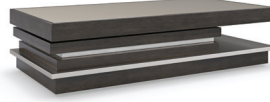

La Moda Uph Panel Bed

M133-421-121 | 87W x 93D x 60H (in) | 220.98W x 236.22D x 152.4H (cm)

Side Panels: M133-421-121P | 35.75W x 4D x 60H (in) | 90.81W x 10.16D x 152.4H (cm)

Finish: Sepia

Seville Swivel Chair

M130-421-131-A

32W x 33.75D x 33.75H (in)

81.28W x 85.73D x 85.73H (cm)

La Moda Dining Table
M132-421-201
94W x 44D x 30H (in)
238.76W x 111.76D x 76.2H (cm)

La Moda Cocktail Table
M131-421-401
67W x 33.5D x 17H (in)
170.18W x 85.09D x 43.18H (cm)